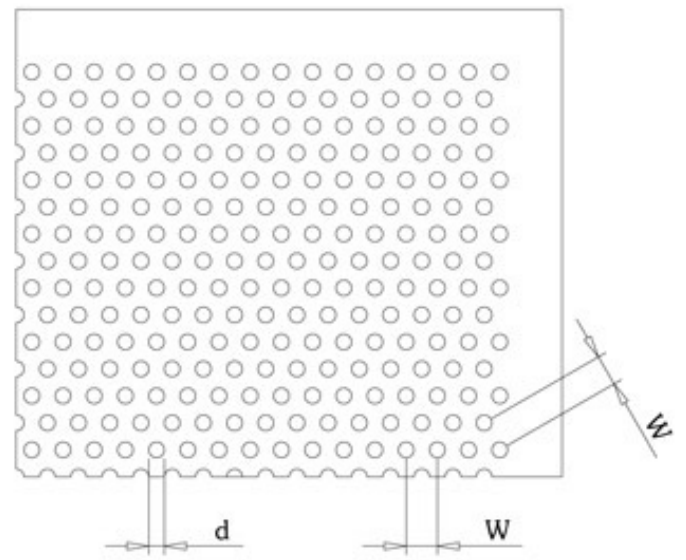

SCREEN FOR SERIES 401/400 (Y STRAINER) SERIES 411

● **Material:SS316**

● **Material:SS304**

**THREADED, SOCKET-WELD Y STRAINER
 DIMENSIONS**

**R.F. FLANGED Y STRAINERS
 DIMENSIONS**

SIZE	D		L		W		d		t	
inch	inch	mm	inch	mm	inch	mm	inch	mm	inch	mm
1/4", 3/8", 1/2"	0.787	20	1.102	28.0	0.079	2	0.039	1	0.016	0.4
3/4"	0.984	25	1.535	39.0	0.079	2	0.039	1	0.016	0.4
1"	1.260	32	1.890	48.0	0.079	2	0.039	1	0.016	0.4
1-1/4"	1.496	38	2.087	53.0	0.079	2	0.039	1	0.016	0.4
1-1/2"	1.732	44	2.461	62.5	0.079	2	0.039	1	0.016	0.4
2"	2.205	56	2.953	75.0	0.079	2	0.039	1	0.016	0.4
2-1/2"	2.874	73	3.543	90.0	0.079	2	0.039	1	0.016	0.4
3"	3.465	88	3.898	99.0	0.079	2	0.039	1	0.016	0.4

SIZE	D		L		W		d		t	
inch	inch	mm	inch	mm	inch	mm	inch	mm	inch	mm
2"	1.890	48	4.409	112.0	0.079	2	0.039	1	0.020	0.5
2-1/2"	2.480	63	5.906	150.0	0.079	2	0.039	1	0.020	0.5
3"	3.189	81	6.457	164.0	0.079	2	0.039	1	0.020	0.5
4"	3.622	92	7.717	196.0	0.079	2	0.039	1	0.031	0.8
6"	5.906	150	11.417	290.0	0.197	5	0.118	3	0.039	1.0